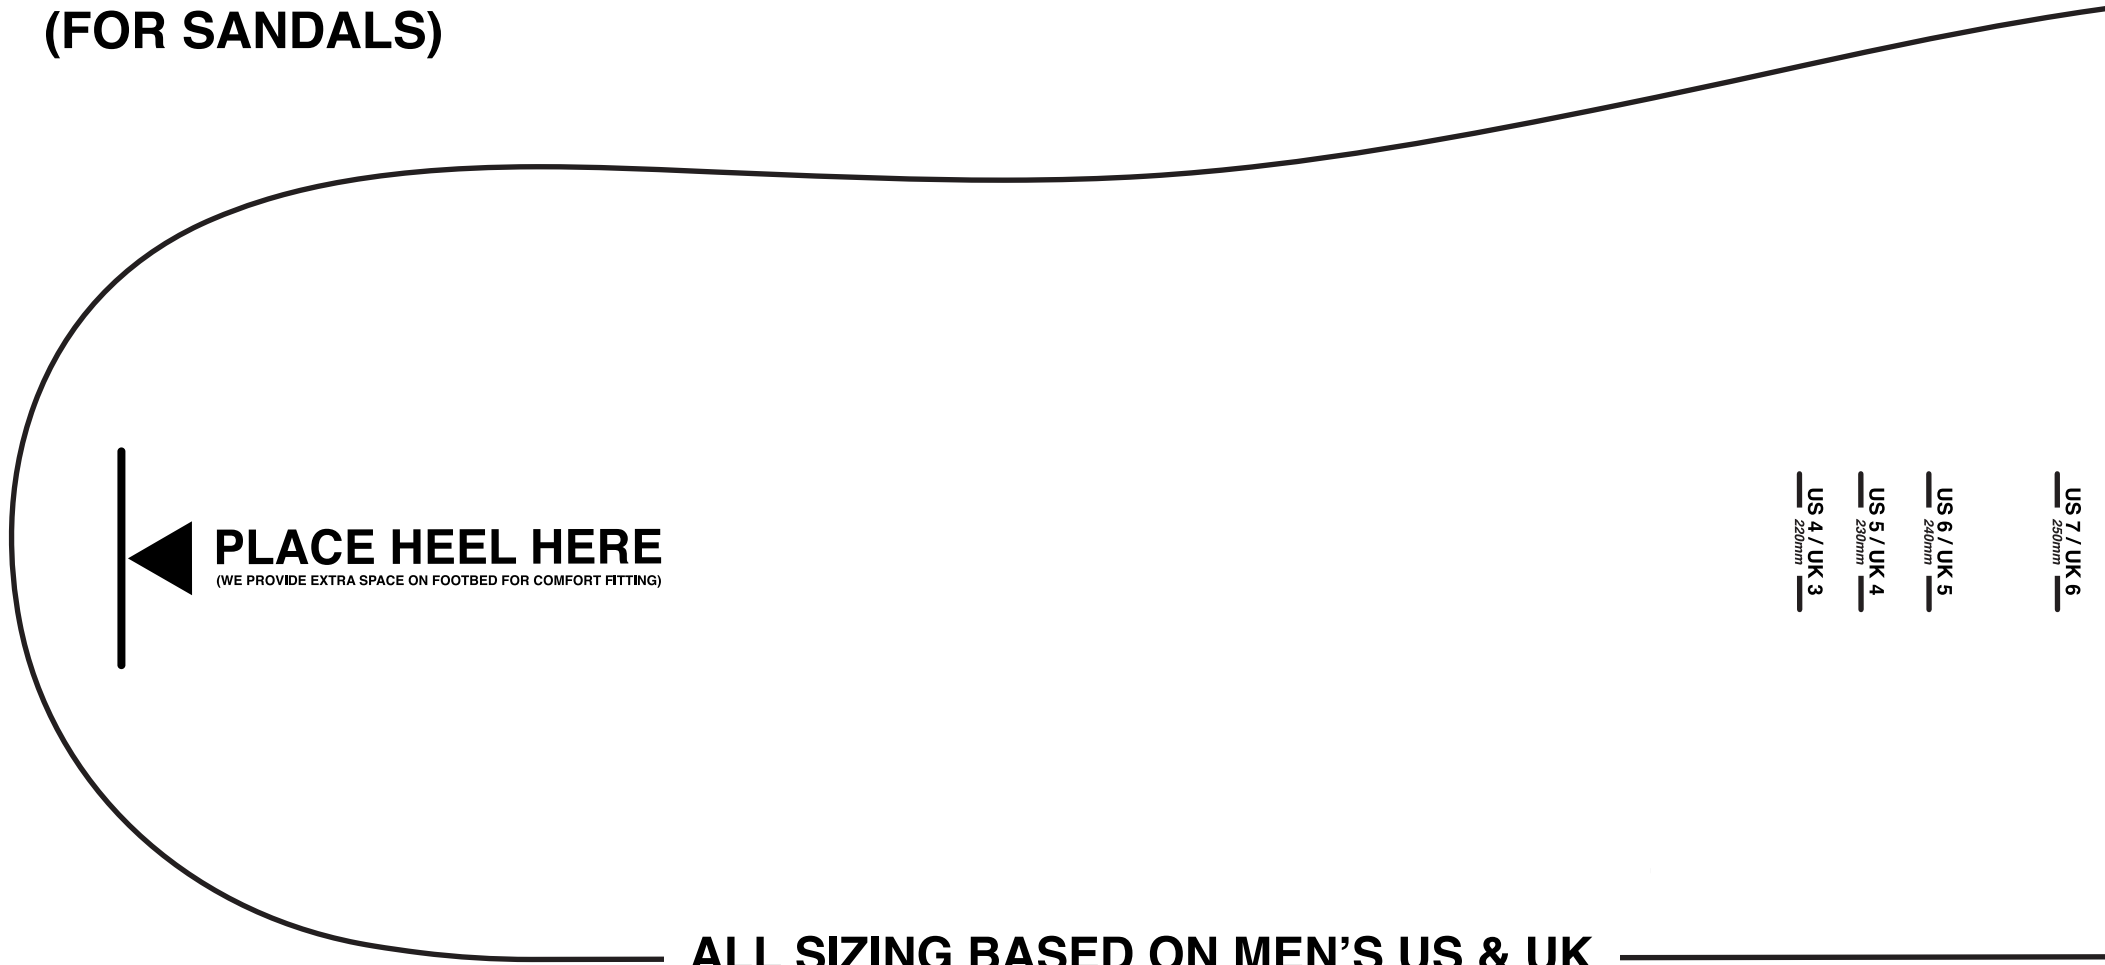

PRINTABLE SIZING TEMPLATE (FOR SANDALS)

ALL SIZING BASED ON MEN'S US & UK

STEP 1

PRINT SCALING AT 100%

Before printing, be sure to set print scaling to 100% on your print dialog box. To ensure the guide is printed at the correct format, measure the millimeter scale using a ruler. The printed scale should be consistent with the millimeter scale in the ruler.

STEP 2

CONNECTING THE TWO SHEETS

Cut the right page at the dotted line. Align the two "V" markers on both left and right pages. Then tape both sheets together to connect them. Make sure when viewing the full foot diagram that all lines are smoothly aligned.

STEP 3

MEASURING YOUR FEET

Place your heel on the triangle above. Then check where your foot sits on the lines above. If needed, trace an outline of your foot and see where the line fits on the scale.

SUICOI'E

MM	236.8	245	254	271	279	287.5	296	304.5	313	321	330	338.5	347	355	364
US (M)	4	5	6	7	8	9	10	11	12	13	14	15	16	17	18
US (W)	6	7	8	9	10	11	12	-	-	-	-	-	-	-	-
UK	3	4	5	6	7	8	9	10	11	12	13	14	15	16	17
EU	35	36	37	39.5	41	42	43	44	45	46	47	48	49	50	51
JP (CM)	22	23	24	25	26	27	28	29	30	31	32	33	34	35	36